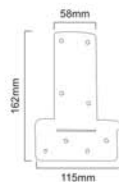

SQUARE

SB - 8208

Finishes : EXB   Size : 162x115mm