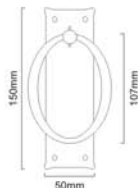

FLAMINGO DOOR KNOCKER

FC - 821

Finishes : BLK

Material : Iron

Matt Black