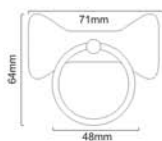

FLAMINGO RING

FC - 253

Finishes : BLK

Material : Iron