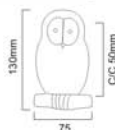

Antique Brass

OWL DOOR KNOCKER

SB - 4109

Finishes : PB, PC, SC, SB, ABZ, ANT

Material : Brass