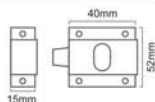

CUPBOARD CATCH

SB - 2334

Finishes : PBUL, PN, SC, SB

ABZ, ANT

Material : Brass