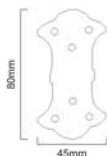

BUTTERFLY

SB - 8201

Finishes : EXB   Size : 80x45mm