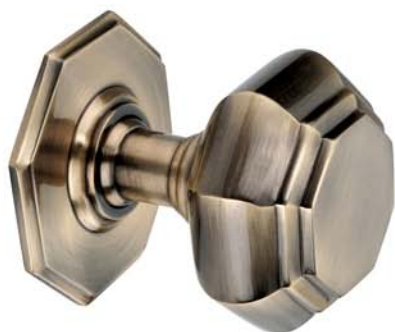

SPIRA BRASS
ARCHITECTURAL
HARDWARE

CENTER DOOR KNOBS

Antique Brass

OCTAGONAL

SB - 2201

Finishes : PC, PB, PN, SB, SC, ABZ, ANT

Material : Brass