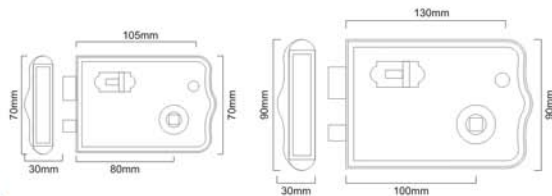

GOthic RIM LOCK

Finishes : PEW

Material : Iron & Brass

Sizes : 105mm, 125mm

Type	Small	Large
Code	SB-7106	SB-7107