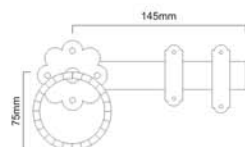

Epoxy Black

Finish	EXB	BZP
Code	8788	8789