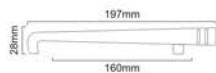

SPIRA BRASS
ARCHITECTURAL
HARDWARE

CABINET HANDLES

Matt Black

SKEG

Large

Medium

Small

Finishes : BLK

Material : Iron

FC - 216

FC - 217

FC - 218

Matt Black

JADE

Large

Medium

Small

Finishes : BLK

Material : Iron

FC - 221

FC - 222

FC - 223