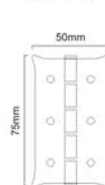

SPIRA BRASS
ARCHITECTURAL
HARDWARE

Matt Black

SPIKE BUTT HINGE

Finishes : BLK

Material : Iron

FC - 801

FC - 802

FC - 803

Matt Black

SPIKE ARROW HINGE

FC - 804

Finishes : BLK

Material : Iron