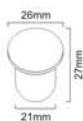

DONA CYLINDER PULL

FC - 211

Finishes : BLK   Material : Iron