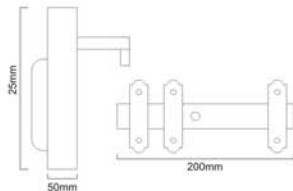

Epoxy Black

Zinc

IRON BARREL BOLT

Finishes : EXB, BZP

Material : Iron

Size : 3", 4", 6", 8"

Size	3"	4"	6"	8"
Code	8480-8561	8481-8562	8482-8563	8483-8564