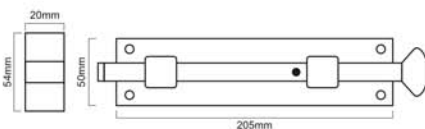

SB-5111-8''