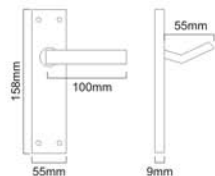

BURFORD

Finishes : Matt Black

Size : 158x55mm Backplate

Skill Workmanship

Precision Structure

Easy to Install

BR4010 - Latch

BR4011
Lock