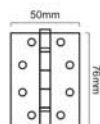

CE7 MILD STEEL BB BUTT HINGE

Finishes : PC, EB, ANT, BN, BLK, SC
Sizes : 76x50mm