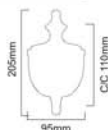

VICTORIAN DOOR KNOCKER LARGE

SB - 4107

Finishes : PB, PC, SC, SB, ABZ, ANT

Material : Brass