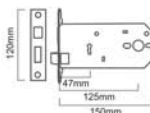

3 LEVER HORIZONTAL SASH LOCK

LAL - 0146

Finishes : PC, EB, ANT, BLK

Sizes : 150mm

Antique Brass