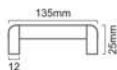

CURVED BAR HANDLE

SB-2401

SB-2402

SB-2403

Finishes : SB, SS, GG

Material : Brass

Antique Brass

Polished Brass