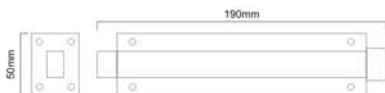

IRON FOOT BOLT

SB - 8782

Finishes : EXB

Material : Iron

Size : 190x50mm

IRON AUTO GATE LATCH

SB - 8792

Finishes : EXB, BZP

Material : Iron

Size : 110x50mm

IRON OVAL PAD BOLT

SB - 8783

Finishes : EXB, BZP

Material : Iron

Size : 120x50mm