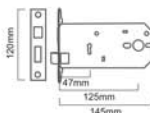

3 LEVER HORIZONTAL BATHROOM LOCK

LAL - 5240

Finishes : PC, EB, ANT, BLK

Sizes : 150mm