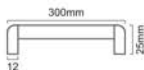

CURVED BAR HANDLE

SB-2401

SB-2402

SB-2403

Finishes : SB, SS, GG

Material : Brass

Antique Brass

Polished Brass