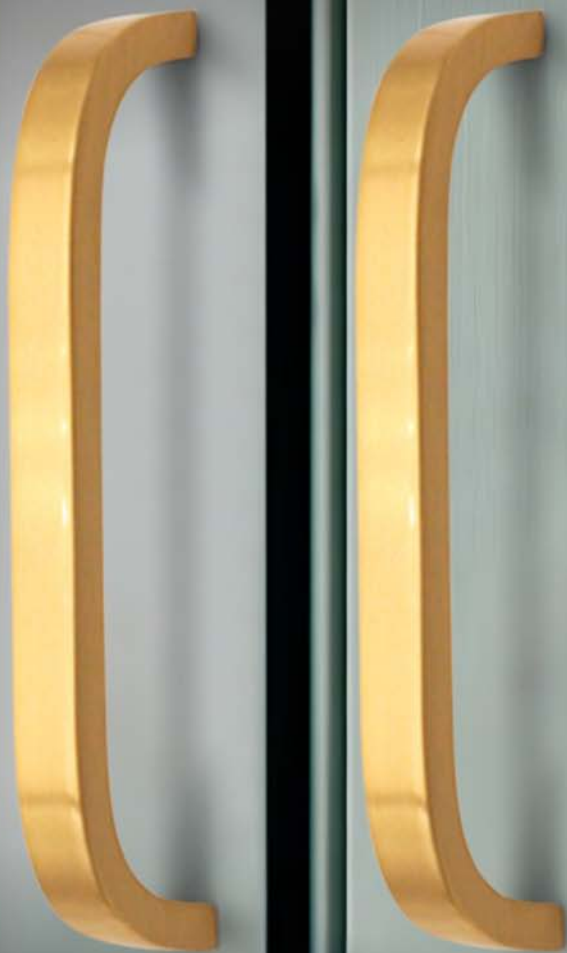

SB - 2328

Finishes : SB, SS, GG

Material : Brass

Satin Brass

Satin Silver

Skill Workmanship | Precision Structure | Easy to Install

WE CARE FOR YOUR
DREAM HOME

Skill Workmanship