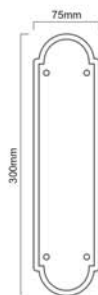

VICTORIAN FINGER PLATE HALF ROUND

SB - 2216

Finishes : PB, PC, SC, SB, ABZ, ANT

Material : Brass

Thickness : 9mm