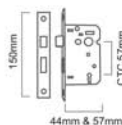

BRITISH STANDARD LOCK

LAL - 7830

Finishes : PC, SN, EB

Sizes : 63mm, 76mm