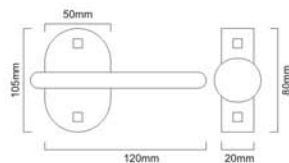

IRON FOOT BOLT

SB - 8782

Finishes : EXB

Material : Iron

Size : 190x50mm

IRON AUTO GATE LATCH

SB - 8792

Finishes : EXB, BZP

Material : Iron

Size : 110x50mm

IRON OVAL PAD BOLT

SB - 8783

Finishes : EXB, BZP

Material : Iron

Size : 120x50mm