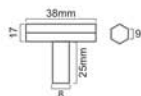

HEXAGONAL T-BAR

SB - 2313

Finishes : SB, SS

Material : Brass

Antique Brass