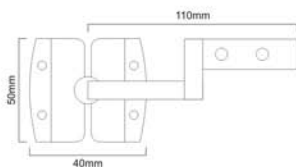

IRON FOOT BOLT

SB - 8782

Finishes : EXB

Material : Iron

Size : 190x50mm

IRON AUTO GATE LATCH

SB - 8792

Finishes : EXB, BZP

Material : Iron

Size : 110x50mm

IRON OVAL PAD BOLT

SB - 8783

Finishes : EXB, BZP

Material : Iron

Size : 120x50mm