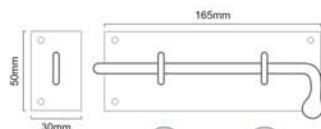

SPIRA BRASS
ARCHITECTURAL
HARDWARE

RING DOOR PULLS

Matt Black

ARROW RING

FC - 255

Finishes : BLK

Material : Iron

Matt Black

FLUT RING

FC - 256

Finishes : BLK

Material : Iron

Matt Black

SPIKE RING

FC - 257

Finishes : BLK

Material : Iron

Matt Black

SPIKE CABINET LOCK X-LARGE

FC - 209

Finishes : BLK   Material : Iron