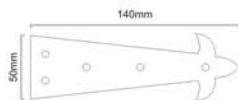

Matt Black

SPIKE ARROW HINGE

FC - 804

Finishes : BLK

Material : Iron

Skill Workmanship | Precision Structure | Easy to Install

SPIKE DECO HINGE

FC - 806