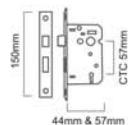

Size	2.5"	3"
Code	LAA5009	LAA5010

Polished Chrome

CE 3 EURO PROFILE MORTICE LOCK

Finishes : PC, EB, BN, ANT, PN, SC, BLK, PEW, SB, GG, ABZ

Sizes : 63mm, 76mm

Nickel Plated

Electro Brass

Satin Chrome