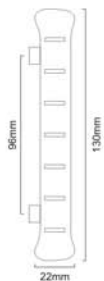

FLAMINGO

FC - 227

Finishes : BLK

Material : Iron