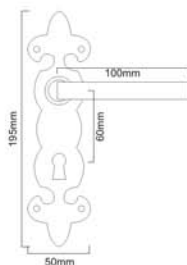

Matt Black

ISABELLA LEVER HANDLE

BI - 1102

Finishes : BLK

Material : Iron

Size : 150x36mm