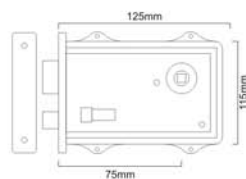

Material : Iron

Skill Workmanship

Precision Structure

Easy to Install

Pewter

VICTORIAN RIM LOCK

SB - 7104

Finishes : PEW