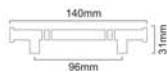

JADE

Large

Medium

Small

Finishes : BLK

Material : Iron

FC - 221