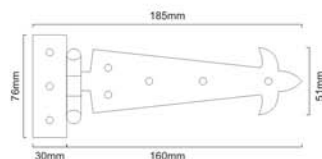

SPIRA BRASS
ARCHITECTURAL
HARDWARE

Matt Black

SPIKE BUTT HINGE

Finishes : BLK

Material : Iron

FC - 801

FC - 802

FC - 803

Matt Black

SPIKE ARROW HINGE

FC - 804

Finishes : BLK

Material : Iron