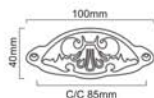

FLORAL CUP PULL

SB - 2346

Finishes : PB, PN, ANT

Material : Brass