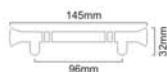

SPIRA BRASS
ARCHITECTURAL
HARDWARE

LEVER ON ROSE & CABINET HANDLES

Matt Black

FERRO LEVER ON ROSE

FC - 101

Finishes : BLK

Material : Iron

Matt Black

Large

Medium

Small

DONA CABINET HANDLE

Finishes : BLK

Material : Iron

FC - 212

FC - 213

FC - 214