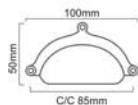

Finishes : PB, PN, ANT

Material : Brass