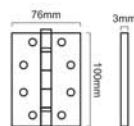

CE13 STAINLESS STEEL BB HINGE

Finishes : PC, SC, EB

Sizes : 100x76mm

Thickness : 3mm

Skill Workmanship

Precision Structure

Easy to Install