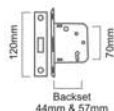

Size	2.5"	3"
Code	LAL1434	LAL1435

CE 3 LEVER DEAD LOCK

Finishes : BN, EB, PN

Sizes : 63mm, 75mm

3 LEVER HORIZONTAL SASH LOCK

LAL - 0146

Finishes : PC, EB, ANT, BLK

Sizes : 150mm

3 LEVER HORIZONTAL BATHROOM LOCK

LAL - 5240

Finishes : PC, EB, ANT, BLK

Sizes : 150mm