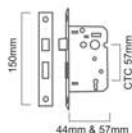

CE 3 LEVER MORTICE SASH LOCK

Finishes : PC, SN, EB, SC, BN, BLK, PEW, SB, ANT, GG, ABZ

Sizes : 63, 76mm

Size	2.5"	3"
Code	LAL1450	LAL1451