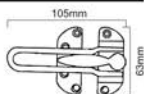

BRASS DOOR GUARD

SB - 2211

Finishes : PB, PC, SB, ABZ, ANT

Material : Brass

Polished Brass