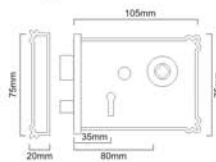

FLORAL RIM LOCK

SB - 7102

Finishes : PEW, PBUL

Material : Iron & Brass

Skill Workmanship

Precision Structure

Easy to Install