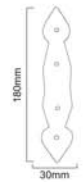

ARROW HEAD LARGE

SB - 8112

Finishes : EXB (Black)   Size : 180 x 30mm