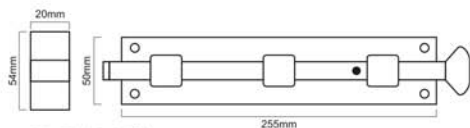

SB-5111-10''