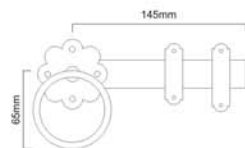

Epoxy Black

Finish	EXB	BZP
Code	8478	7008