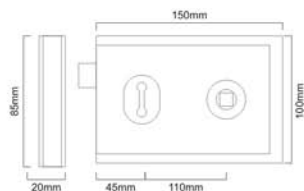

IRON RIM LOCK FLUTED

SB - 1031

Material : Iron

Sizes : 152mm x 100mm