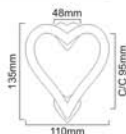

HEART DOOR KNOCKER

SB - 4110

Finishes : PB, PC, SC, SB, ABZ, ANT

Material : Brass

Polished Chrome