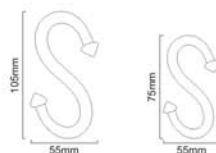

S - HOOK

Finishes : BLK

Material : Iron