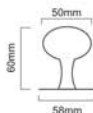

PLASTIC RIM MORTICE DOOR KNOB

SB - 8456

Finishes : BLK

Material : Plastic