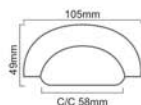

Polished Nickel