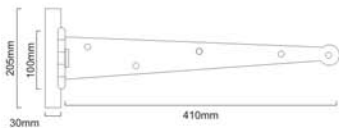

HEAVY DUTY HANDFORGED KIT
SB - 6101

Finishes : BX, PEW

Size : 2x18" Hinges & Suffolk Latch

Material : Iron