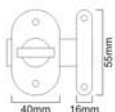

INDICATOR BOLT

SB - 6183

Matt Black

Finishes : PC, SN, EB, ANT, BLK

Material : Zinc