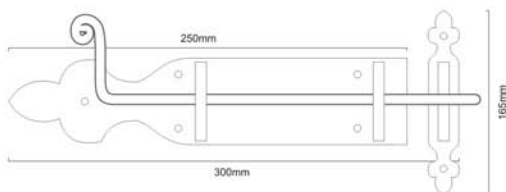

GOTHIC CABINET LOCK

FC - 204

Finishes : BLK

Material : Iron