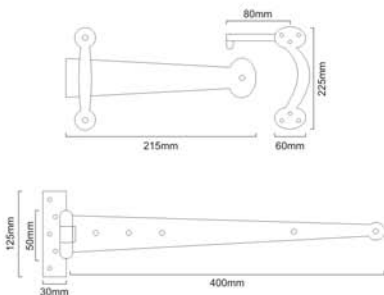

STANDARD HANDFORGED KIT PENNY END

Finishes : BX, PEW

Material : Iron

Size	12"	15"	18"
Code	SB-6130	SB-6131	SB-6110

STANDARD HANDFORGED KIT ARROW END

SB - 6111

Finishes : BX, PEW

Material : Iron