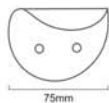

MARVEL CUP PULL

Finishes : BLK   Material : Iron