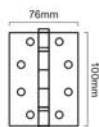

CE11 MILD STEEL BB BUTT HINGE

Finishes : PC, EB, ANT, BN

SB, GG, ABZ, PEW, BLK

Sizes : 100x76mm

Thickness : 3mm

Electro Brass