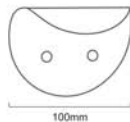

MARVEL CUP PULL

Finishes : BLK   Material : Iron