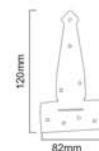

SMALL ARROW HEAD

SB - 8206

Finishes : EXB   Size : 120x82mm