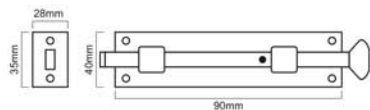

Skill Workmanship | Precision Structure | Easy to Install

CRANKED FLUSH BOLT

Finishes : BX

Sizes : 100mm, 150mm

Material : Iron

Beeswax

Size	100MM	150MM
Code	SB5112BX100	SB5111BX150

PULL HANDLE PENNY END