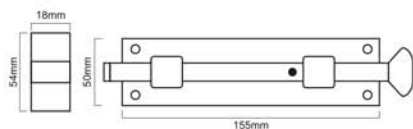

SB-5111-6''