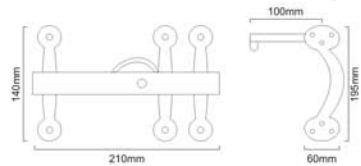

HEAVY DUTY HANDFORGED KIT
SB - 6101

Finishes : BX, PEW

Size : 2x18" Hinges & Suffolk Latch

Material : Iron