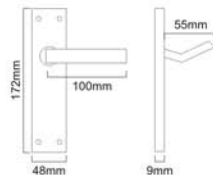

Finishes : Matt Black

Size : 172x48mm Backplate

Skill Workmanship

Precision Structure

Easy to Install

BLACKSMITH DOOR HARDWARE

Skill Workmanship

Precise Structures