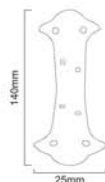

BAT

SB - 8109

Finishes : EXB (Black)   Size : 140 x 25mm