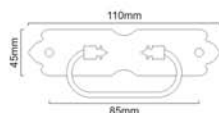

ARROW RING

FC - 255

Finishes : BLK

Material : Iron