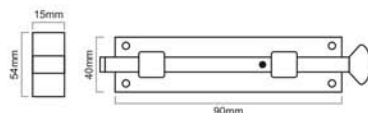

SB-5111-4''