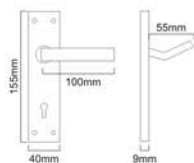

Polished Chrome