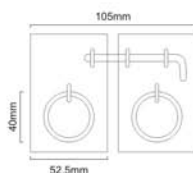

SPIKE CABINET LOCK SMALL

FC - 207

Finishes : BLK

Material : Iron