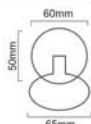

Finishes : PB, PC, PEW

Material : Brass

Polished Nickel

Polished Brass

DUTCH DROP HANDLE

SB - 2113

Finishes : PB, PN

Material : Brass