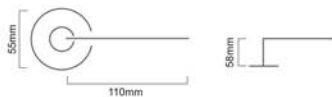

REGENCY

SB - 1107

Finishes : AB, AN

Material : Brass

Polished Nickel