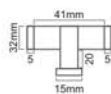

Gunmetal Grey

KNURLED T-BAR PULL

SB - 2328

Finishes : SB, SS, GG

Material : Brass