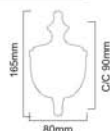

GEORGIAN DOOR KNOCKER

SB - 4105

Finishes : PB, PC, SC, SB, ABZ, ANT

Material : Brass

Antique Brass