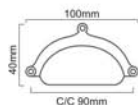

Finishes : PB, PN, ANT

Material : Brass