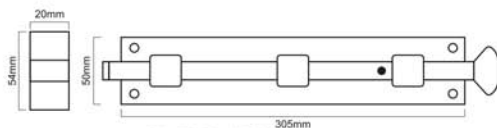

SB-5111-12''

Size	100MM	150MM	200MM	250MM	300MM
Code	SB5111BX100	SB5111BX150	SB5111BX200	SB5111BX250	SB5111BX300