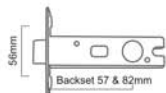

Sizes : 63, 76, 102mm

Electro
Brass

Size	2.5"	3"	4"
Code	LAL0081	LAL0082	LAL0083

HD TUBULAR LATCH CE

Finishes : PC, EB, SC, BN, BLK, PEW, SB, ANT, GG, ABZ

Sizes : 76, 100mm

Satin Chrome

Size	3"	4"
Code	LAL0137	LAL0138