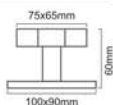

SPIRA BRASS
ARCHITECTURAL
HARDWARE

CENTER DOOR KNOBS

Satin Brass

CIRCLE

SB - 2203

Finishes : SB

Material : Brass

Satin Brass

HEXAGONAL

SB - 2204

Finishes : SB

Material : Brass