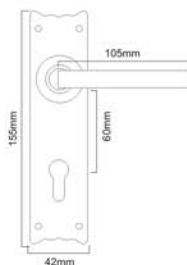

FLEUR DE LYS LEVER HANDLE

BI - 1101

Finishes : BLK

Material : Iron

Size : 75x190mm

ISABELLA LEVER HANDLE

BI - 1102

Finishes : BLK

Material : Iron

Size : 150x36mm