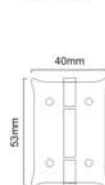

FC - 803

Matt Black

SPIKE ARROW HINGE

FC - 804

Finishes : BLK

Material : Iron