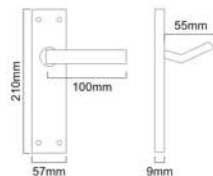

FULLBROOK

Finishes : Matt Black

Size : 210x57mm Backplate

BR4020 - Latch