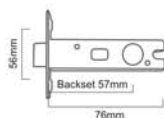

3" ECO TUBULAR LATCH

LAL - 0055

Finishes : PN

Sizes : 76mm

Nickel Plated

TUFF
EN 12209