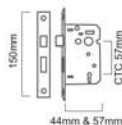

5 LEVER LOCK

LAL - 7781

Finishes : PC, SN, EB

Sizes : 63mm, 76mm