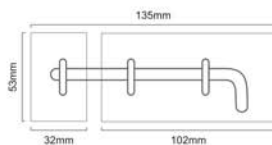

SPIKE CABINET LOCK LARGE

FC - 208

Finishes : BLK

Material : Iron