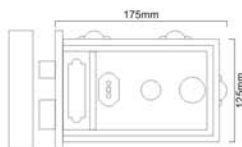

DEVENPORT RIM LOCK

SB - 7101

Finishes : PBUL, PN, AB, AN, ABZ, PEW

Material : Brass

Polished Brass
Unlacquered