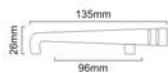

SKEG

Large

Medium

Small

Finishes : BLK

Material : Iron

FC - 216