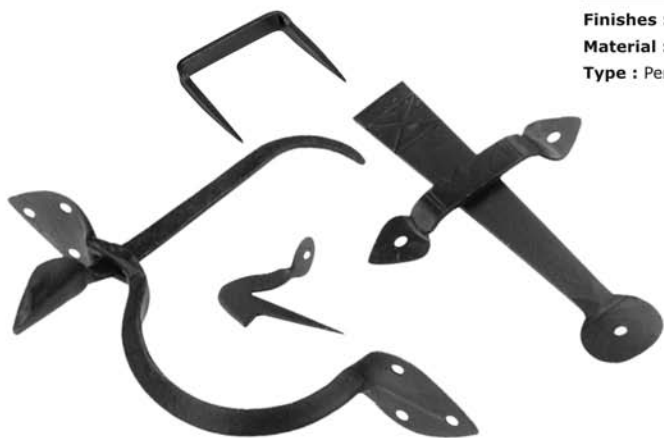

SUFFOLK LATCH ARROW END

SB - 6108

Finishes : BX

Material : Iron

Type : Penny End, Arrow End

Beeswax