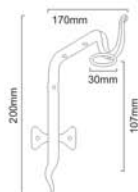

COSMO TWIST SHELF SUPPORT

FC - 846

Finishes : BLK

Material : Iron

Matt Black