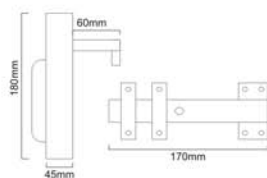

IRON SUFFOLK LATCH

Finishes : EXB, BZP

Material : Iron   Size : 7"