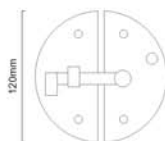

SPIKE CABINET LOCK LARGE

FC - 208

Finishes : BLK

Material : Iron

Matt Black

SPIKE CABINET LOCK SMALL

FC - 207

Finishes : BLK

Material : Iron

FC-206

FC-205

MARVEL CABINET LOCK

Finishes : BLK

Material : Iron