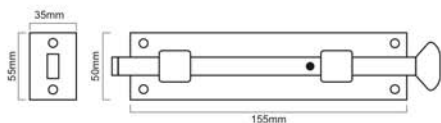

Skill Workmanship | Precision Structure | Easy to Install

CRANKED FLUSH BOLT

Finishes : BX

Sizes : 100mm, 150mm

Material : Iron

Beeswax

Size	100MM	150MM
Code	SB5112BX100	SB5111BX150

PULL HANDLE PENNY END