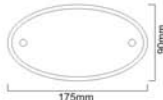

Polished Brass