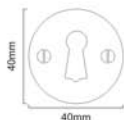

Matt Black

FLEUR DE LYS

BR - 4351

Finishes : Matt Black

Size : 84 x 30mm