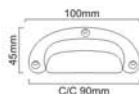

Skill Workmanship | Precision Structure | Easy to Install

SPIRA BRASS
ARCHITECTURAL
HARDWARE

CUPBOARD PULLS

Polished Nickel

TRADITIONAL CUP PULL

SB - 2348

Finishes : PB, PN, ANT

Material : Brass