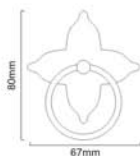

SPIRA BRASS
ARCHITECTURAL
HARDWARE

RING DOOR PULLS

Matt Black

FLORET RING

FC - 251

Finishes : BLK

Material : Iron

Matt Black

QUADRATE RING

FC - 252

Finishes : BLK

Material : Iron

Matt Black

FLAMINGO RING

FC - 253

Finishes : BLK

Material : Iron

Matt Black

PETAL RING

FC - 254

Finishes : BLK

Material : Iron