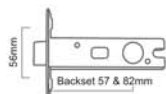

Electro Brass