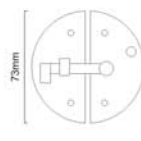

SPIKE CABINET LOCK LARGE

FC - 208

Finishes : BLK

Material : Iron

Matt Black

SPIKE CABINET LOCK SMALL

FC - 207

Finishes : BLK

Material : Iron

FC-206

FC-205

MARVEL CABINET LOCK

Finishes : BLK

Material : Iron