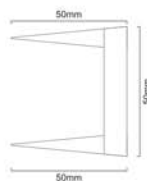

BEESWAX LATCH SET

SB - 6115

Finishes : BX

Material : Iron