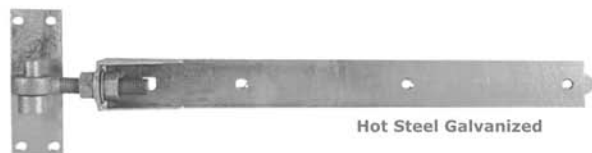

HOOK AND BAND HINGE-ADJUSTABLE

Finishes : EXB, HSG

Size : 8", 10", 12"

18", 24"

Material : Iron

HSG

Size	8"	10"	12"	18"	24"
Code	7191	7192	7193	7194	7195

EXB

Size	8"	10"	12"	18"	24"
Code	7196	7197	7198	7199	7200

Epoxy Black