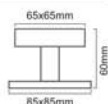

SQUARE

SB - 2202

Finishes : SB

Material : Brass