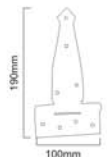

LARGE ARROW HEAD

SB - 8207

Finishes : EXB   Size : 190x100mm