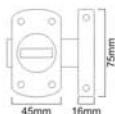

DELTA LATCH

SL - 02

Antique Brass

Finishes : SN, ANT

Material : Zinc