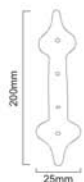

SPEARHEAD

SB - 8110

Finishes : EXB (Black)   Size : 200 x 25mm