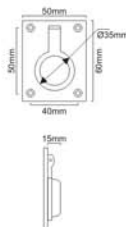

RING PULL SQUARE FLUSH

SB - 2349

Finishes : PB, PN, ANT

Material : Brass