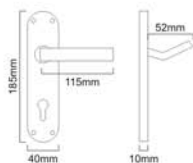

SPIRA BRASS
ARCHITECTURAL
HARDWARE

LEVER ON BACKPLATE

Matt Black

CONNAUGHT (Knurled) Euro Lock

SB - 1406

Finishes : SB, SN, MANT, BLK

Material : Aluminium & Zinc

CONNAUGHT (Knurled) Bathroom

SB - 1407

Finishes : SB, SN, MANT, BLK

Material : Aluminium & Zinc