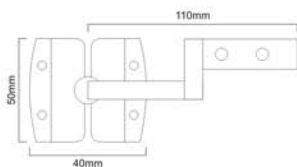

IRON AUTO GATE LATCH

SB - 8792

Finishes : EXB, BZP

Material : Iron

Size : 110x50mm

Epoxy Black