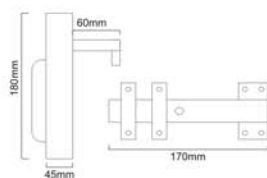

IRON SUFFOLK LATCH

SB - 8788

Finishes : EXB, BZP

Material : Iron   Size : 7"