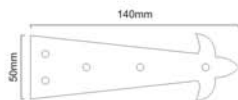

Skill Workmanship | Precision Structure | Easy to Install

SPIKE DECO HINGE

FC - 806

Finishes : BLK

Material : Iron

Matt Black

COSMO TWIST SHELF SUPPORT

FC - 846