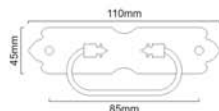

ARROW RING

FC - 255

Finishes : BLK

Material : Iron