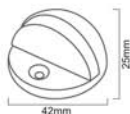

HALF MOON DOOR STOPPER

SB - 5110

Finishes : PB, PC, SC, SB, ABZ, ANT

Material : Zinc

Polished Brass