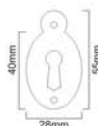

Aged Bronze