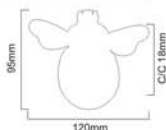

BUMBLE BEE DOOR KNOCKER

SB - 4111

Finishes : PB, PC, SC, SB, ABZ, ANT

Material : Brass