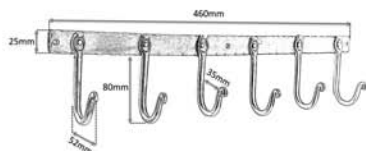

SPIRA BRASS
ARCHITECTURAL
HARDWARE

IRON COAT HOOK PLAIN

BR - 605

Finishes : Pewter, Antique Brass

Material : Iron

Size	4 LEG	6 LEG	4 LEG	6 LEG
Code	BR605SPEW	BR605LPEW	BR605SANT	BR605LANT

Pewter

IRON COAT HOOK TWISTED

BR - 606

Finishes : Pewter, Antique Brass

Material : Iron

Size	4 LEG	6 LEG	4 LEG	6 LEG
Code	BR606SPEW	BR606LPEW	BR606SANT	BR606LANT