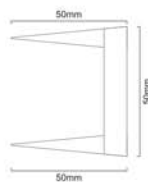

Skill Workmanship

Precision Structure

Easy to Install