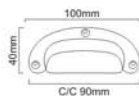

TRADITIONAL CUP PULL

SB - 2348

Finishes : PB, PN, ANT

Material : Brass

Antique Brass