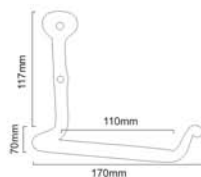

COSMO TOILET ROLL HOLDER

FC - 841

Finishes : BLK

Material : Iron