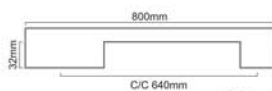

SPIRA BRASS
ARCHITECTURAL
HARDWARE

KNURLED BAR HANDLE

Finishes : SB, SS, GG

Material : Brass

Dimensions

SLEEK BAR HANDLE

Finishes : SB

Material : Brass

Dimensions

SB - 2418