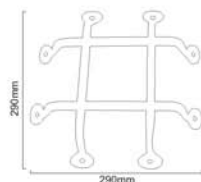

COSMO AIR GRILL

FC - 842

Finishes : BLK

Material : Iron