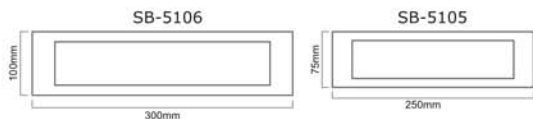

VICTORIAN LETTER PLATE

Finishes : PB, PC, SC, SB, ABZ, ANT

Material : Brass