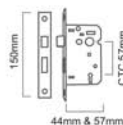

BRITISH STANDARD LOCK

LAL - 7830

Finishes : PC, SN, EB

Sizes : 63mm, 76mm

Skill Workmanship

Precision Structure

Easy to Install