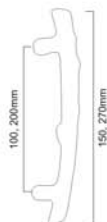

BAMBOO CABINET HANDLE

SB - 5103

Finishes : PB, PC

Material : Brass .

Size : 150, 270mm