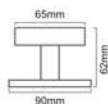

Satin Brass

HEXAGONAL

SB - 2204

Finishes : SB

Material : Brass