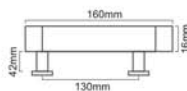

KNURLED BAR HANDLE

Finishes : SB, SS, GG

Material : Brass

Dimensions

SB - 2413