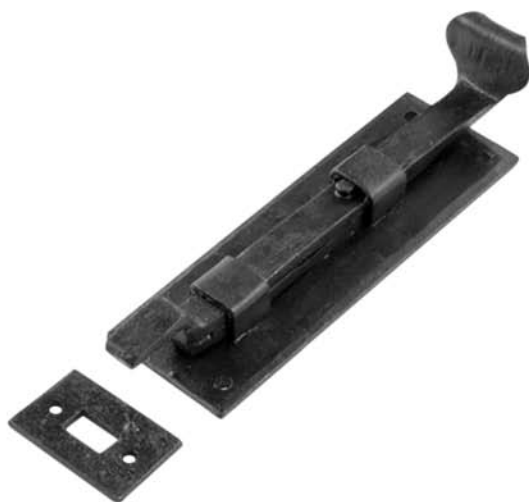

CRANKED FLUSH BOLT

Finishes : BX

Sizes : 100mm, 150mm

Material : Iron

Beeswax