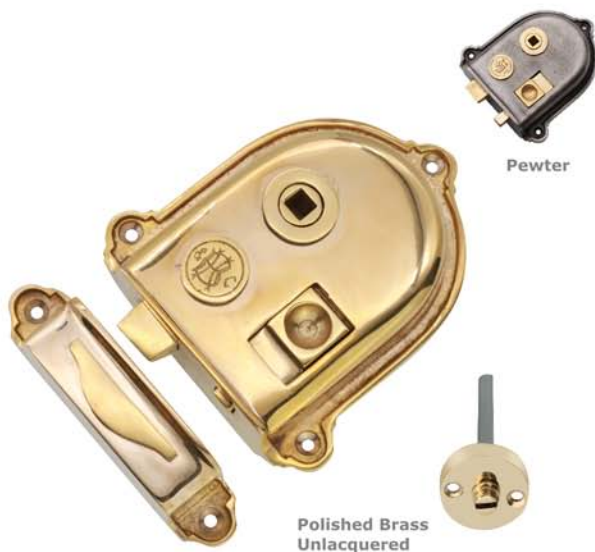

Polished Brass
Unlacquered