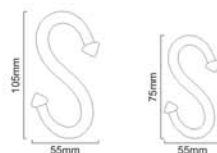

S - HOOK

Finishes : BLK

Material : Iron