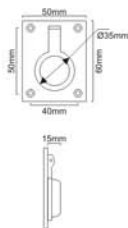

RING PULL SQUARE FLUSH

SB - 2349

Finishes : PB, PN, ANT

Material : Brass

Antique Brass