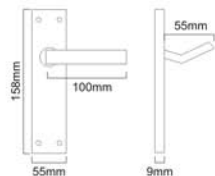

BR4002
Lock

BR4004
Bathroom

BURFORD

Finishes : Matt Black

Size : 158x55mm Backplate

Skill Workmanship

Precision Structure

Easy to Install