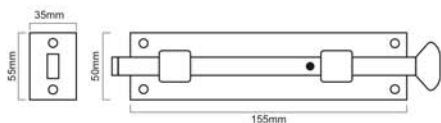

Size	100MM	150MM
Code	SB-5112-4"	SB-5112-6"