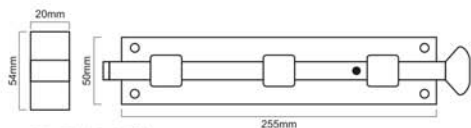

SB-5111-10"