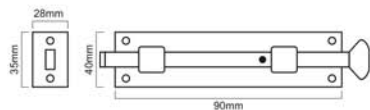

Size	100MM	150MM
Code	SB-5112-4"	SB-5112-6"