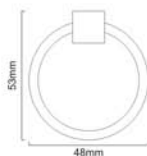

QUADRATE RING

FC - 252

Finishes : BLK

Material : Iron