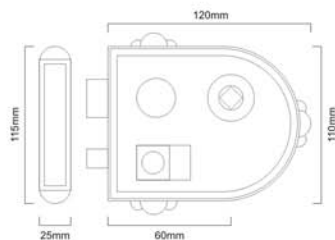

CROMWELL RIM LOCK

SB - 7105

Finishes : PEW

Material : Iron & Brass