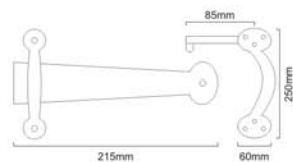

SUFFOLK LATCH PENNY END

SB - 6107

Finishes : BX

Material : Iron

Type : Penny End, Arrow End

Beeswax

SUFFOLK LATCH ARROW END

SB - 6108

Finishes : BX

Material : Iron

Type : Penny End, Arrow End

Beeswax