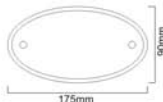

Polished Brass