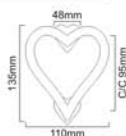

HEART DOOR KNOCKER

SB - 4110

Finishes : PB, PC, SC, SB, ABZ, ANT

Material : Brass

Polished Chrome