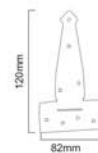

SMALL ARROW HEAD

SB - 8206

Finishes : EXB   Size : 120x82mm