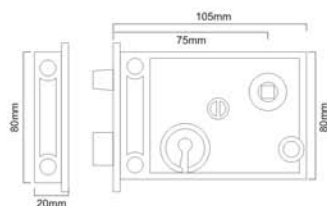

HORIZONTAL RIM LOCK

SB - 7108

Finishes : Black

Material : Iron