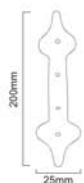

SPEARHEAD

SB - 8110

Finishes : EXB (Black)   Size : 200 x 25mm