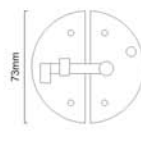

SPIKE CABINET LOCK LARGE

FC - 207

Finishes : BLK

Material : Iron

Matt Black

SPIKE CABINET LOCK SMALL

FC - 208

Finishes : BLK

Material : Iron

FC-206

FC-205

MARVEL CABINET LOCK

Finishes : BLK

Material : Iron