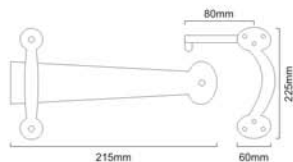

SUFFOLK LATCH PENNY END

SB - 6107

Finishes : BX

Material : Iron

Type : Penny End, Arrow End

Beeswax

SUFFOLK LATCH ARROW END

SB - 6108

Finishes : BX

Material : Iron

Type : Penny End, Arrow End

Beeswax