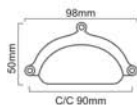

Finishes : PB, PN, ANT

Material : Brass