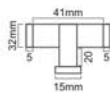

Gunmetal Grey

KNURLED T-BAR PULL

SB - 2328

Finishes : SB, SS, GG

Material : Brass