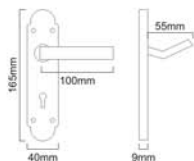

OAKLEY (S-Type) Lock
SB - 1401

Finishes : PB, PC, SN, BN, BLK

Material : Zinc