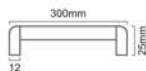

CURVED BAR HANDLE

SB-2401

SB-2402

SB-2403

Finishes : SB, SS, GG

Material : Brass

Antique Brass

Polished Brass