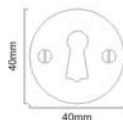

Matt Black

FLEUR DE LYS

BR - 4351

Finishes : Matt Black

Size : 84 x 30mm