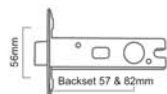

Electro Brass