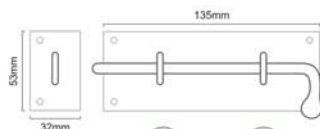

SPIRA BRASS
ARCHITECTURAL
HARDWARE

RING DOOR PULLS

Matt Black

ARROW RING

FC - 255

Finishes : BLK

Material : Iron

Matt Black

FLUT RING

FC - 256

Finishes : BLK

Material : Iron

Matt Black

SPIKE RING

FC - 257

Finishes : BLK

Material : Iron

Matt Black

SPIKE CABINET LOCK X-LARGE

FC - 209

Finishes : BLK   Material : Iron