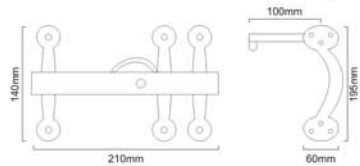

HEAVY DUTY HANDFORGED KIT
SB - 6101

Finishes : BX, PEW

Size : 2x18" Hinges & Suffolk Latch

Material : Iron