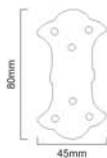

BUTTERFLY

SB - 8201

Finishes : EXB   Size : 80x45mm