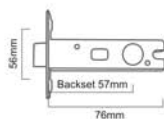

3" ECO TUBULAR LATCH

LAL - 0055

Finishes : PN

Sizes : 76mm

Nickel Plated

TUFF
EN 12209