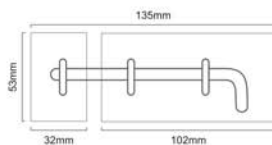

SPIKE CABINET LOCK LARGE

FC - 207

Finishes : BLK

Material : Iron