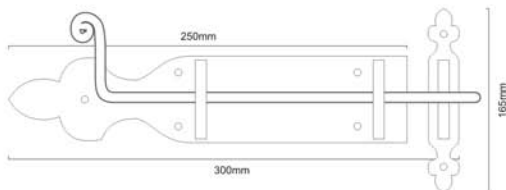

GOTHIC CABINET LOCK

FC - 204

Finishes : BLK

Material : Iron