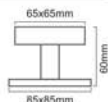

SQUARE

SB - 2202

Finishes : SB

Material : Brass