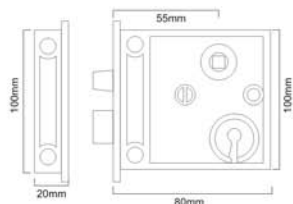

VERTICAL RIM LOCK

SB - 7109

Finishes : Black

Material : Iron