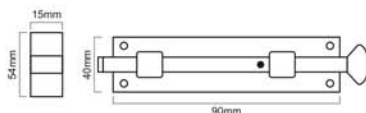

SB-5111-4"