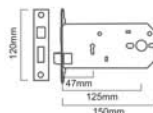

3 LEVER HORIZONTAL SASH LOCK

LAL - 0146

Finishes : PC, EB, ANT, BLK

Sizes : 150mm

Electro Brass