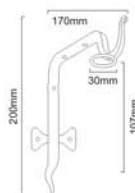

Skill Workmanship | Precision Structure | Easy to Install

SPIKE DECO HINGE

FC - 806

Finishes : BLK

Material : Iron

Matt Black

COSMO TWIST SHELF SUPPORT

FC - 846