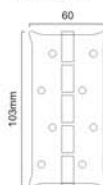

SPIKE BUTT HINGE

Finishes : BLK

Material : Iron

FC - 801