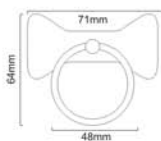

FLAMINGO RING

FC - 253

Finishes : BLK

Material : Iron