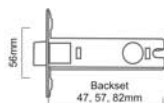

Sizes : 63, 76, 102mm

Electro
Brass

Size	2.5"	3"	4"
Code	LAL0081	LAL0082	LAL0083

HD TUBULAR LATCH CE

Finishes : PC, EB, SC, BN, BLK, PEW, SB, ANT, GG, ABZ

Sizes : 76, 100mm

Satin Chrome

Size	3"	4"
Code	LAL0137	LAL0138