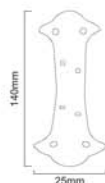

BAT

SB - 8109

Finishes : EXB (Black)   Size : 140 x 25mm