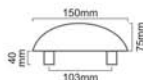

SPIRA BRASS
ARCHITECTURAL
HARDWARE

Satin Brass

STRIPED HALF MOON SMALL

SB - 2405

Finishes : SB

Material : Brass

Satin Brass

STRIPED HALF MOON LARGE

SB - 2406

Finishes : SB

Material : Brass

Satin Brass

HEART

SB - 2407

Finishes : SB

Material : Brass