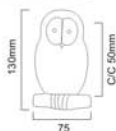

Antique Brass

OWL DOOR KNOCKER

SB - 4109

Finishes : PB, PC, SC, SB, ABZ, ANT

Material : Brass