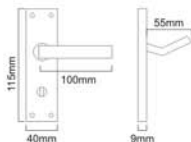

Polished Brass