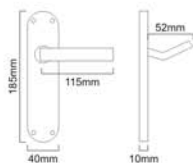

Antique Brass