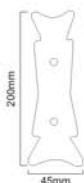

BUTTERFLY

SB - 8108

Finishes : EXB (Black)   Size : 200 x 45mm