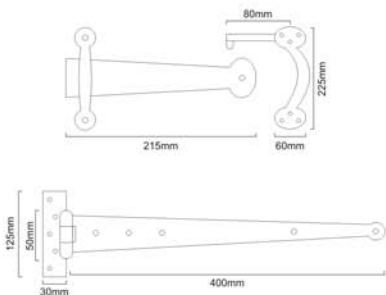

STANDARD HANDFORGED KIT PENNY END

Finishes : BX, PEW

Material : Iron

Size	12"	15"	18"
Code	SB-6130	SB-6131	SB-6110

STANDARD HANDFORGED KIT ARROW END

SB - 6111

Finishes : BX, PEW

Material : Iron