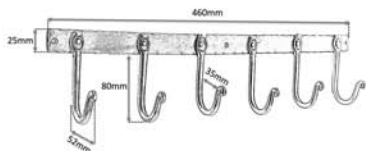

IRON COAT HOOK TWISTED

BR - 606

Finishes : Pewter, Antique Brass

Material : Iron

Size	4 LEG	6 LEG	4 LEG	6 LEG
Code	BR606SPEW	BR606LPEW	BR606SANT	BR606LANT