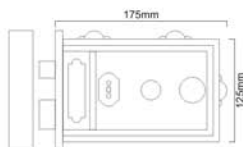

DEVENPORT RIM LOCK

SB - 7101

Finishes : PBUL, PN, AB, AN, ABZ, PEW

Material : Brass

Polished Brass
Unlacquered