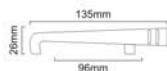

SKEG

Large

Medium

Small

Finishes : BLK

Material : Iron

FC - 216