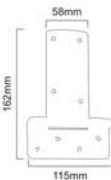

SQUARE

SB - 8208

Finishes : EXB   Size : 162x115mm