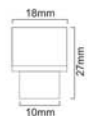

MARVEL CUP PULL

Finishes : BLK   Material : Iron

Matt Black

DONA CYLINDER PULL

FC - 211

Finishes : BLK   Material : Iron

SKEG DROP PULL

FC - 215

Finishes : BLK   Material : Iron

FLAMINGO CUPBOARD KNOB

FC - 226

Finishes : BLK
Material : Iron

Matt Black

JADE SQUARE PULL

FC - 220

Finishes : BLK   Material : Iron