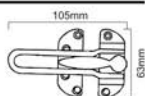

BRASS DOOR GUARD

SB - 2211

Finishes : PB, PC, SB, ABZ, ANT

Material : Brass

Polished Brass