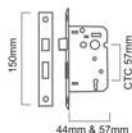

Finishes : PC, SC, EB

Sizes : 100x76mm

Thickness : 3mm

Polished Chrome

CE 3 LEVER MORTICE SASH LOCK

Finishes : PC, SN, EB, SC, BN, BLK, PEW, SB, ANT, GG, ABZ

Sizes : 63, 76mm

Nickel Plated