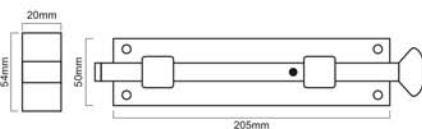

SB-5111-8"