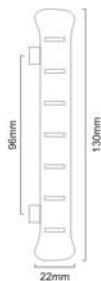

FLAMINGO

FC - 227

Finishes : BLK

Material : Iron