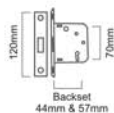

Antique Brass