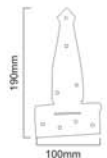

LARGE ARROW HEAD

SB - 8207

Finishes : EXB   Size : 190x100mm