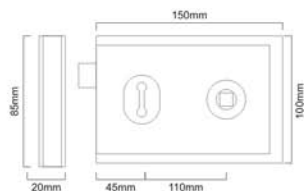

IRON RIM LOCK FLUTED

SB - 1031

Material : Iron & Brass

Sizes : 152mm x 100mm