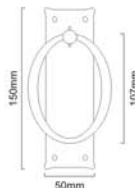

FLAMINGO DOOR KNOCKER

FC - 821

Finishes : BLK

Material : Iron

Matt Black