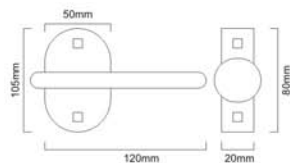

IRON FOOT BOLT

Finishes : EXB

Material : Iron

Size : 190x50mm

IRON AUTO GATE LATCH

SB - 8792

Finishes : EXB, BZP

Material : Iron

Size : 110x50mm

IRON OVAL PAD BOLT

SB - 8783

Finishes : EXB, BZP

Material : Iron

Size : 120x50mm