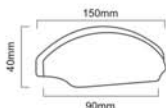

TULIP CUP PULL

SB - 2335

Finishes : PB, PN, SN, SB, ANT, ABZ

Material : Brass

Polished Brass