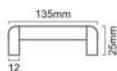

CURVED BAR HANDLE

SB-2401

SB-2402

SB-2403

Finishes : SB, SS, GG

Material : Brass

Antique Brass

Polished Brass