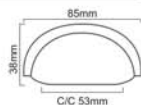

Polished Nickel