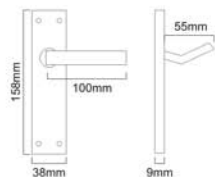

CHARLBURY

Finishes : Matt Black

Size : 158x38mm Backplate

BR4002 - Euro Profile