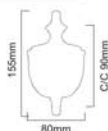

VICTORIAN DOOR KNOCKER SMALL

SB - 4106

Finishes : PB, PC, SC, SB, ABZ, ANT

Material : Brass

Satin Brass