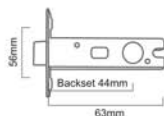

2.5" ECO TUBULAR LATCH

LAL - 0054

Finishes : PN, BN, EB, BLK

Sizes : 63mm

Nickel Plated