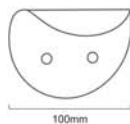

MARVEL CUP PULL

Finishes : BLK   Material : Iron