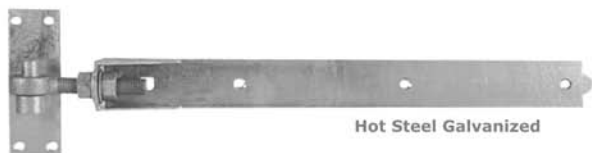

HOOK AND BAND HINGE-ADJUSTABLE

Finishes : EXB, HSG

Size : 8", 10", 12"

18", 24"

Material : Iron

HSG

Size	8"	10"	12"	18"	24"
Code	7191	7192	7193	7194	7195

EXB

Size	8"	10"	12"	18"	24"
Code	7196	7197	7198	7199	7200

Epoxy Black