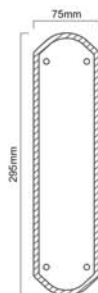

GEORGIAN FINGER PLATE HALF ROUND

SB - 2215

Finishes : PB, PC, SC, SB, ABZ, ANT

Material : Brass

Thickness : 7mm

Satin Chrome