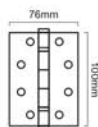

CE11 MILD STEEL BB BUTT HINGE

Finishes : PC, EB, ANT, BN

SB, GG, ABZ, PEW, BLK

Sizes : 100x76mm

Thickness : 3mm

Electro Brass