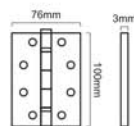

CE13 STAINLESS STEEL BB HINGE

Finishes : PC, SC, EB

Sizes : 100x76mm

Thickness : 3mm