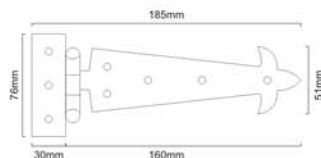

SPIRA BRASS
ARCHITECTURAL
HARDWARE

Matt Black

SPIKE BUTT HINGE

Finishes : BLK

Material : Iron

FC - 801

FC - 802

FC - 803

Matt Black

SPIKE ARROW HINGE

FC - 804

Finishes : BLK

Material : Iron