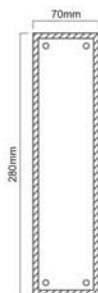

Antique Brass