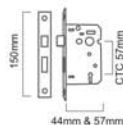

5 LEVER LOCK

LAL - 7781

Finishes : PC, SN, EB

Sizes : 63mm, 76mm