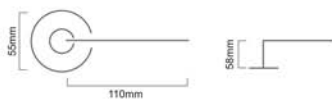

REGENCY

SB - 1107

Finishes : AB, AN

Material : Brass

Polished Nickel