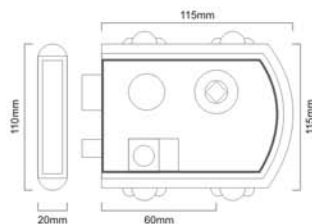

VICTORIAN RIM LOCK

SB - 7104

Finishes : PEW

Material : Iron & Brass