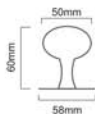

PLASTIC RIM MORTICE DOOR KNOB

Finishes : BLK

Material : Plastic