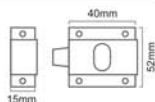

Polished Nickel