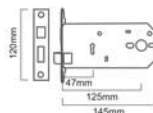

Finishes : PC, EB, ANT, BLK

Sizes : 150mm

Skill Workmanship

Precision Structure

Easy to Install

Size	2.5"	3"
Code	LAA5009	LAA5010

Polished Chrome

CE 3 EURO PROFILE MORTICE LOCK