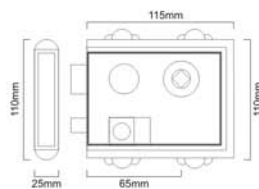

REGENCY RIM LOCK

SB - 7103

Finishes : PEW

Material : Iron & Brass