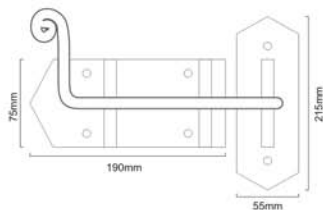

SPIRA BRASS
ARCHITECTURAL
HARDWARE

Matt Black

VICTORIAN CABINET LOCK

FC - 203

Finishes : BLK

Material : Iron

Matt Black

GOTHIC CABINET LOCK

FC - 204

Finishes : BLK

Material : Iron