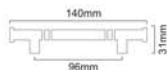

JADE

Large

Medium

Small

Finishes : BLK

Material : Iron

FC - 221