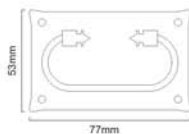

SPIKE RING

FC - 257

Finishes : BLK

Material : Iron

Matt Black

SPIKE CABINET LOCK X-LARGE

FC - 209

Finishes : BLK   Material : Iron