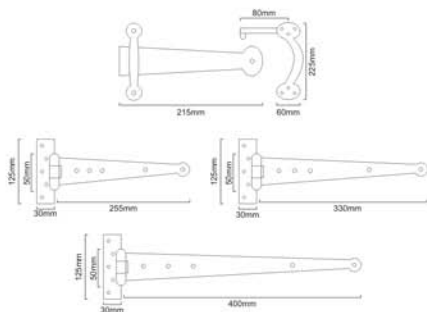

STANDARD HANDFORGED KIT PENNY END

Finishes : BX, PEW

Material : Iron