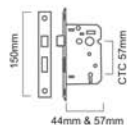

Finishes : PC, EB, ANT, BLK

Sizes : 150mm

Skill Workmanship

Precision Structure

Easy to Install

Size	2.5"	3"
Code	LAA5009	LAA5010

Polished Chrome

CE 3 EURO PROFILE MORTICE LOCK