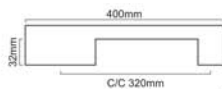

SB - 2416

SB - 2417