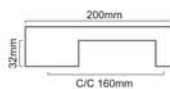

SLEEK BAR HANDLE

Finishes : SB

Material : Brass

Dimensions