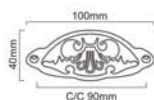

FLORAL CUP PULL

SB - 2346

Finishes : PB, PN, ANT

Material : Brass