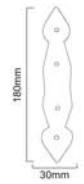

ARROW HEAD LARGE

SB - 8112

Finishes : EXB (Black)   Size : 180 x 30mm