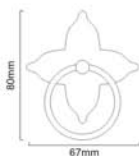

SPIRA BRASS
ARCHITECTURAL
HARDWARE

RING DOOR PULLS

Matt Black

FLORET RING

FC - 251

Finishes : BLK

Material : Iron

Matt Black

QUADRATE RING

FC - 252

Finishes : BLK

Material : Iron

Matt Black

FLAMINGO RING

FC - 253

Finishes : BLK

Material : Iron

Matt Black

PETAL RING

FC - 254

Finishes : BLK

Material : Iron