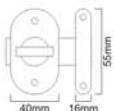

INDICATOR BOLT

SB - 6183

Matt Black

Finishes : PC, SN, EB, ANT, BLK

Material : Zinc