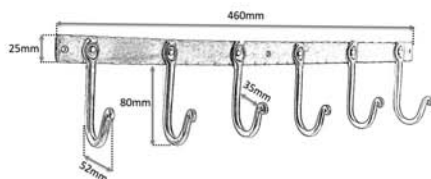

IRON COAT HOOK DOTTED

BR - 610

Finishes : Pewter, Antique Brass

Material : Iron

Size	4 LEG	6 LEG	4 LEG	6 LEG
Code	BR610SPEW	BR610LPEW	BR610SANT	BR610LANT

Skill Workmanship

Precision Structure

Easy to Install