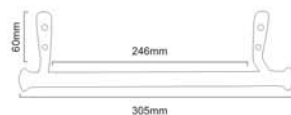

DONA TOWEL RAIL

FC - 843

Finishes : BLK

Material : Iron