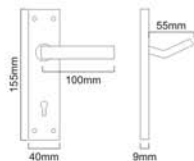

Polished Chrome