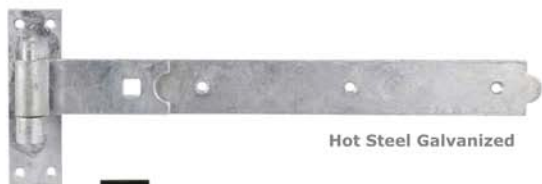

Zinc

Size	4"	6"	8"	10"	12"	14"	16"	18"
Code	SB-7111	SB-7112	SB-7113	SB-7115	SB-7116	SB-7133	SB-7135	SB-7136

Skill Workmanship | Precision Structure | Easy to Install

HOOK AND BAND HINGE-STRAIGHT

Finishes : EXB, HSG