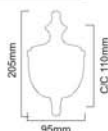

VICTORIAN DOOR KNOCKER LARGE

SB - 4107

Finishes : PB, PC, SC, SB, ABZ, ANT

Material : Brass