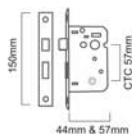

CE 3 LEVER BATHROOM LOCK

Finishes : PC, SN, EB, SC, BN, BLK, PEW, SB, ANT, GG, ABZ

Sizes : 63, 76mm

Size	2.5"	3"
Code	LAL1422	LAL1423