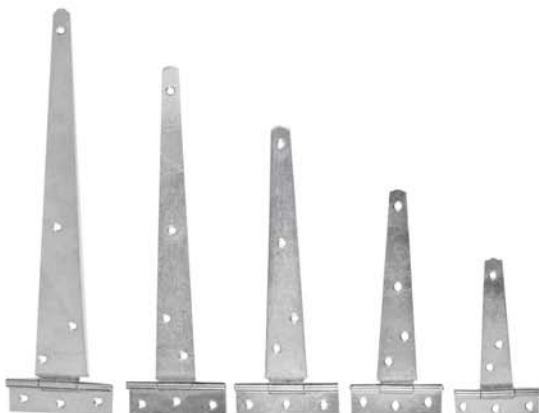

T - HINGES STANDARD

Finishes : BZP

Size : 4", 6", 8", 10", 12"

14", 16", 18"

Material : Iron

Zinc

Size	4"	6"	8"	10"	12"	14"	16"	18"
Code	SB-7111	SB-7112	SB-7113	SB-7115	SB-7116	SB-7133	SB-7135	SB-7136