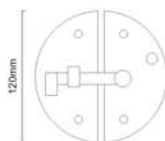

SPIKE CABINET LOCK LARGE

FC - 207

Finishes : BLK

Material : Iron

Matt Black

SPIKE CABINET LOCK SMALL

FC - 208

Finishes : BLK

Material : Iron

FC-206

FC-205

MARVEL CABINET LOCK

Finishes : BLK

Material : Iron