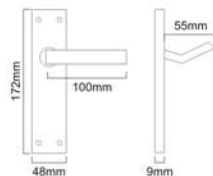

LEVERTON

Finishes : Matt Black

Size : 172x48mm Backplate