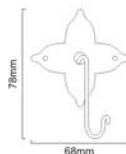

FLORET COAT HOOK

FC - 832

Finishes : BLK

Material : Iron