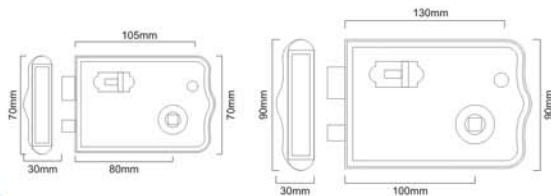

GOTHIC RIM LOCK

Finishes : PEW

Material : Iron & Brass

Sizes : 105mm, 125mm

Type	Small	Large
Code	SB-7106	SB-7107