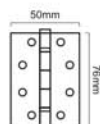

CE7 MILD STEEL BB BUTT HINGE

Finishes : PC, EB, ANT, BN, BLK
Sizes : 76x50mm