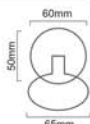

DUTCH DROP HANDLE

SB - 2113

Finishes : PB, PN

Material : Brass