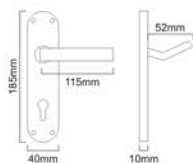

SPIRA BRASS
ARCHITECTURAL
HARDWARE

LEVER ON BACKPLATE

Matt Black

CONNAUGHT (Knurled) Euro Lock

SB - 1406

Finishes : SB, SN, MANT, BLK

Material : Zinc

CONNAUGHT (Knurled) Bathroom

SB - 1407

Finishes : SB, SN, MANT, BLK

Material : Zinc