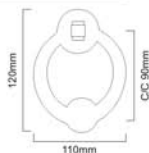

RING DOOR KNOCKER

SB - 4104

Finishes : PB, PC, SC, SB, ABZ, ANT

Material : Brass

Satin Chrome