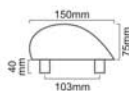

Finishes : SB

Material : Brass