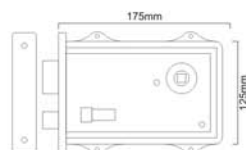

IRON RIM LOCK OLDE

SB - 7111

Finishes : BLK/ANT, BLK/PB, BLK/PC

Material : Iron

Skill Workmanship

Precision Structure

Easy to Install