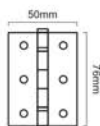

NON CE MILD STEEL BUTT HINGE

Finishes : PC, EB, SB, GG, BLK, BN
Sizes : 76x50mm

Polished Chrome

CE 1121

FD30-60

GRADE-7