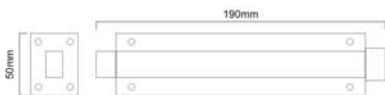

IRON FOOT BOLT

Finishes : EXB

Material : Iron

Size : 190x50mm

Epoxy Black