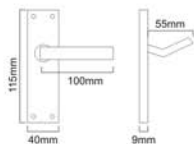

Satin Nickel