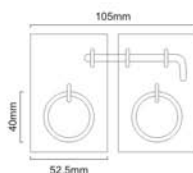

SPIKE CABINET LOCK SMALL

FC - 208

Finishes : BLK

Material : Iron