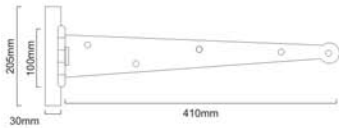

HEAVY DUTY HANDFORGED KIT
SB - 6101

Finishes : BX, PEW

Size : 2x18" Hinges & Suffolk Latch

Material : Iron