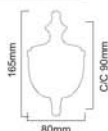

Polished Chrome

GEORGIAN DOOR KNOCKER

SB - 4105

Finishes : PB, PC, SC, SB, ABZ, ANT

Material : Brass