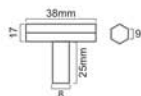

HEXAGONAL T-BAR

SB - 2313

Finishes : SB, SS

Material : Brass

Antique Brass

CUPBOARD CATCH

SB - 2334

Finishes : PBUL, PN, SC, SB

ABZ, ANT

Material : Brass