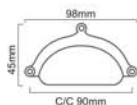

Finishes : PB, PN, ANT

Material : Brass