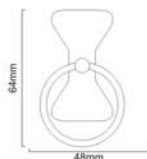

FLUT RING

FC - 256

Finishes : BLK

Material : Iron