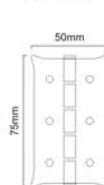

SPIRA BRASS
ARCHITECTURAL
HARDWARE

Matt Black

SPIKE BUTT HINGE

Finishes : BLK

Material : Iron

FC - 801

FC - 802

FC - 803

Matt Black

SPIKE ARROW HINGE

FC - 804

Finishes : BLK

Material : Iron