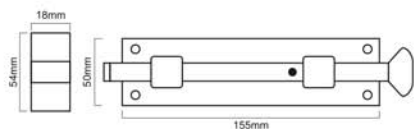

SB-5111-6"