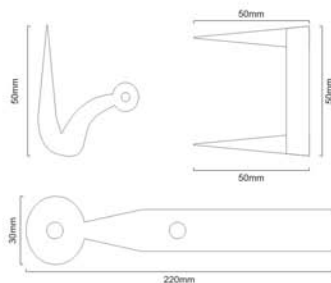

(SB-6116)
Beeswax Iron Pin