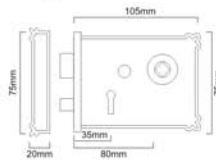

Pewter

Polished Brass

FLORAL RIM LOCK

SB - 7102

Finishes : PEW, PBUL

Material : Iron & Brass

Skill Workmanship

Precision Structure