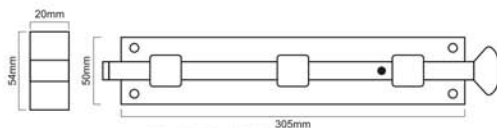

SB-5111-12"

Size	100MM	150MM	200MM	250MM	300MM
Code	SB-5111-4"	SB-5111-6"	SB-5111-8"	SB-5111-10"	SB-5111-12"