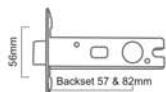

Sizes : 63, 76, 102mm

Electro
Brass

Size	2.5"	3"	4"
Code	LAL0081	LAL0082	LAL0083

HD TUBULAR LATCH CE

Finishes : PC, EB, SC, BN, BLK, PEW, SB, ANT, GG, ABZ

Sizes : 76, 100mm

Satin Chrome

Size	3"	4"
Code	LAL0137	LAL0138