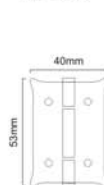

FC - 803

Matt Black

SPIKE ARROW HINGE

FC - 804

Finishes : BLK

Material : Iron