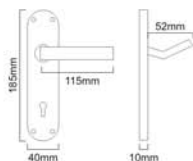

Matt Antique