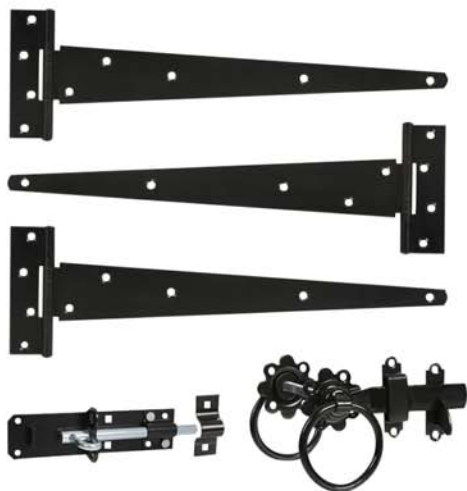

Epoxy Black

PLAIN RING GATE LATCH KIT

Finishes : EXB

Size : 10" to 18"

Material : Iron

Pack No.	1	2	3	4
Size	10"	12"	14"	18"
Code	9101	9102	9103	9104