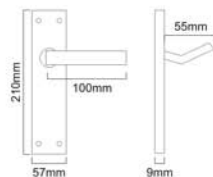

FULLBROOK

Finishes : Matt Black

Size : 210x57mm Backplate

BR4020 - Latch