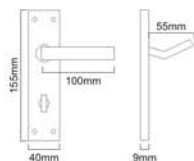

Polished Chrome