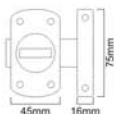

DELTA LATCH

SL - 02

Antique Brass

Finishes : SN, ANT

Material : Zinc